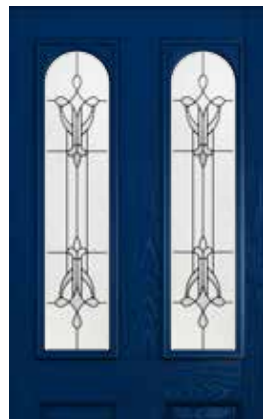

Park Lane Bespoke