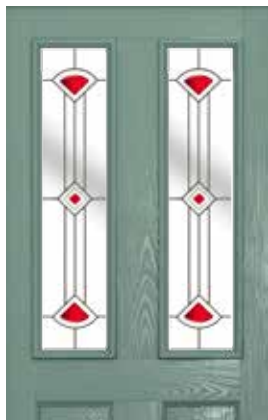

Glass Size - 203mm width x 914mm height.
- deduct 30mm from the above unit sizes for visible glass area.

Quad (Red)