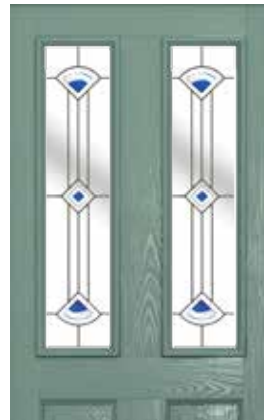

Quad (Blue)