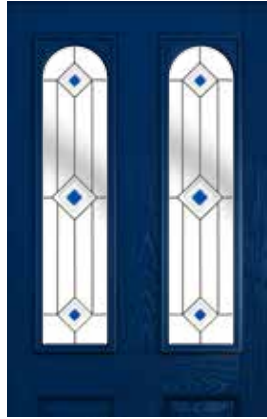

Trio Square (Blue)

Trio Square (Grey)

Glass Size - 203mm width x 914mm height.
 - deduct 30mm from the above unit sizes for visible glass area.

Harlech

NEW GLASS

Caledonian Rose (handed)

Park Lane Bespoke

Zinc Art Star*