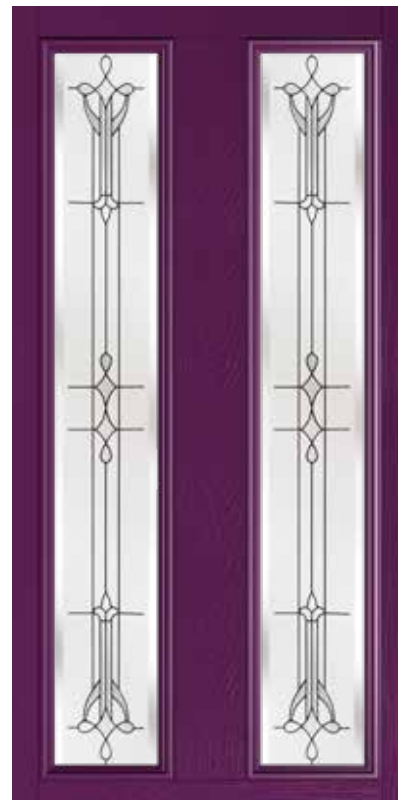

Park Lane Bespoke