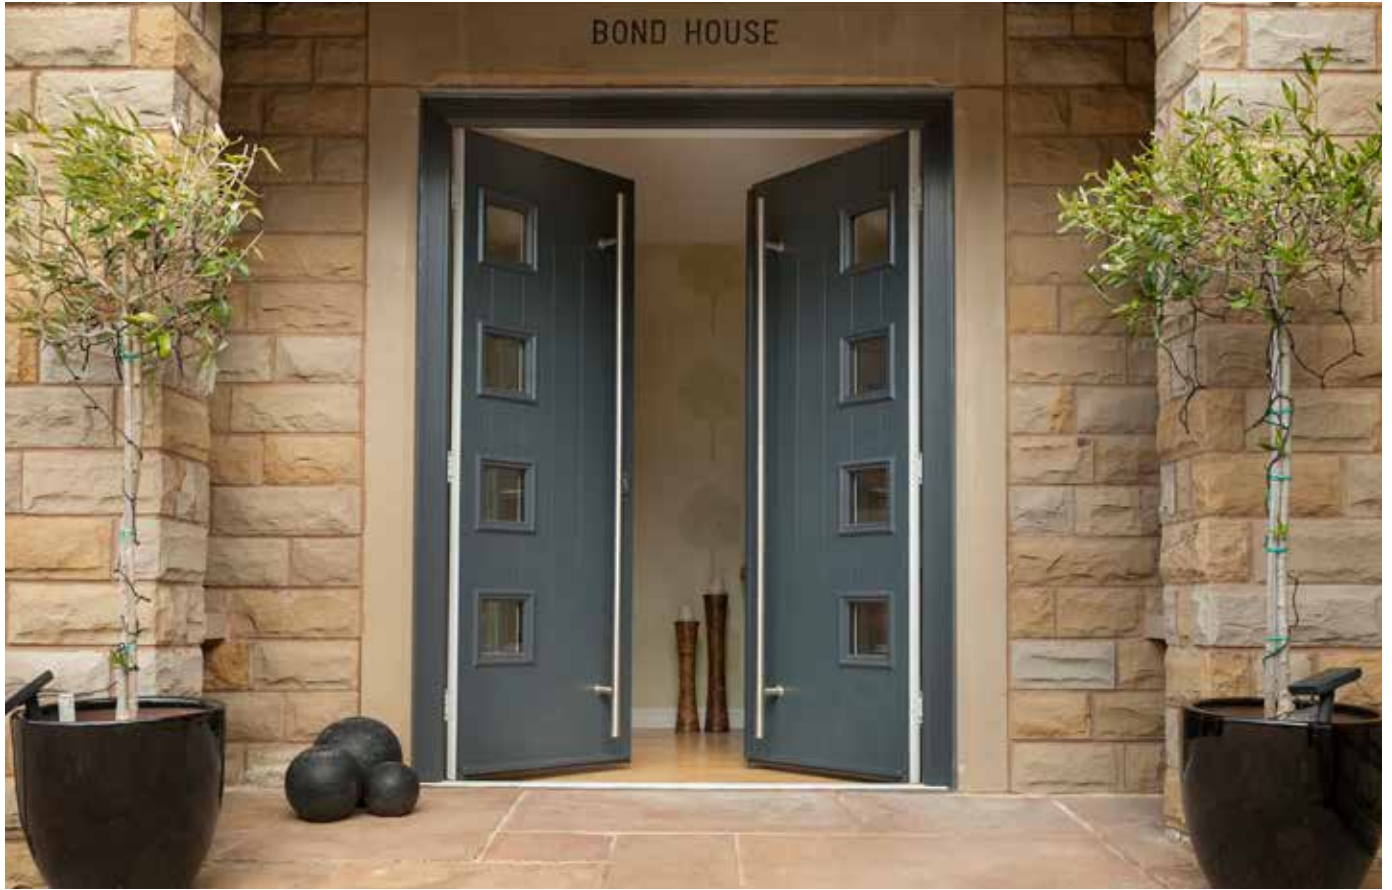

Bullseye

Bullseye

Bullseye

Bullseye

Pisa

Roma

Glass Size - 549mm width x 250mm height (Pisa) - 190mm width x 190mm height (Roma)
- deduct 30mm from the above unit sizes for visible glass area.

Pisa