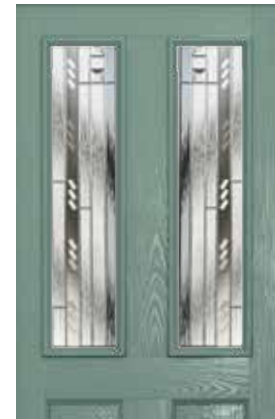

Matrix

* 6.8mm laminated glass design