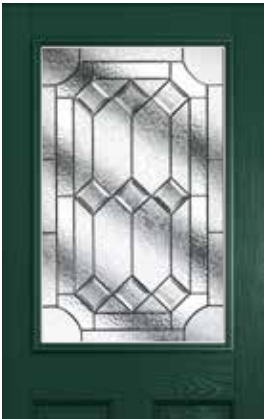

Simplicity