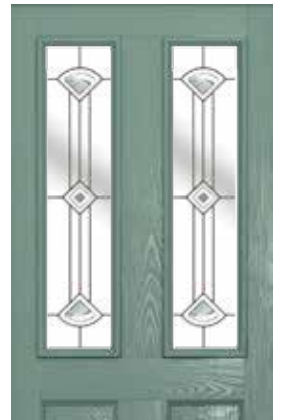

Quad (Grey)