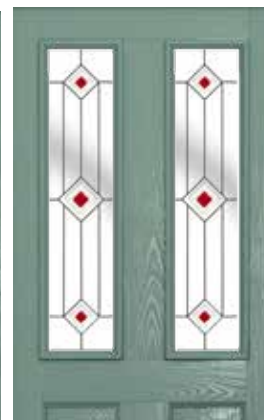

Quad (Grey)

Glass Size - 203mm width x 914mm height.
- deduct 30mm from the above unit sizes for visible glass area.

Quad (Red)

Reflections

Simplicity

Square Lead

Trio Square (Red)

Trio Square (Black)