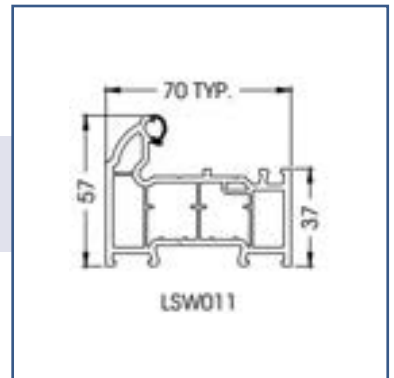

Our Standard pvcu threshold

Low pvcu threshold