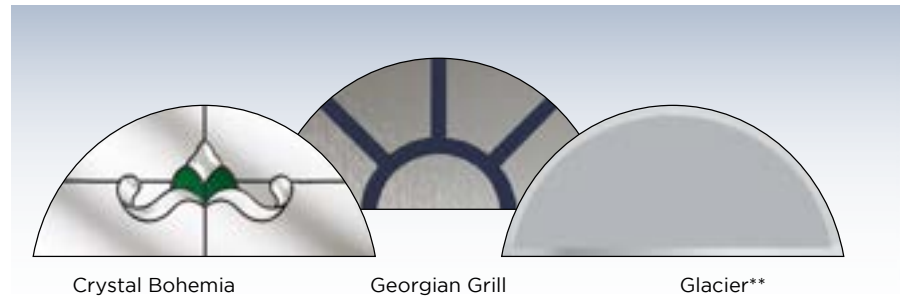

Black Coloured Fusion**

Blue Coloured Tri Star

Blue Crystal Harmony