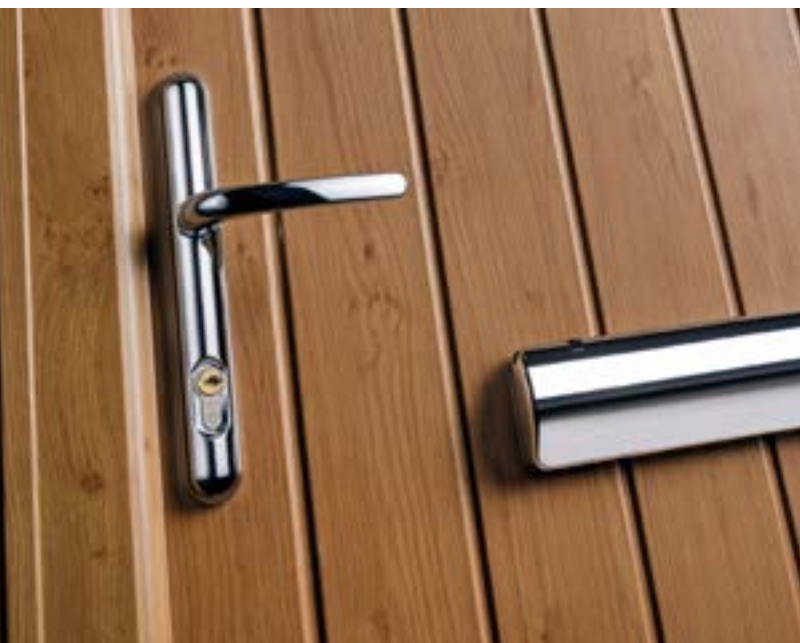

Accessories

Yale Lockmaster
This lock incorporates 2 hook locks with a centre latch and deadbolt.

Secured By Design accredited and tested to PAS23/24.

Suitable for Lever/ Lever and Lever/Pad operations. 960 spindle height from bottom of slab.

Yale Conexis

This is a Smart Lock which can be used with most 92mm centred multi point door locks. Say goodbye to keys with the Conexis. You can send mobile keys to family and friends to be able to access a home for a few hours or weeks.