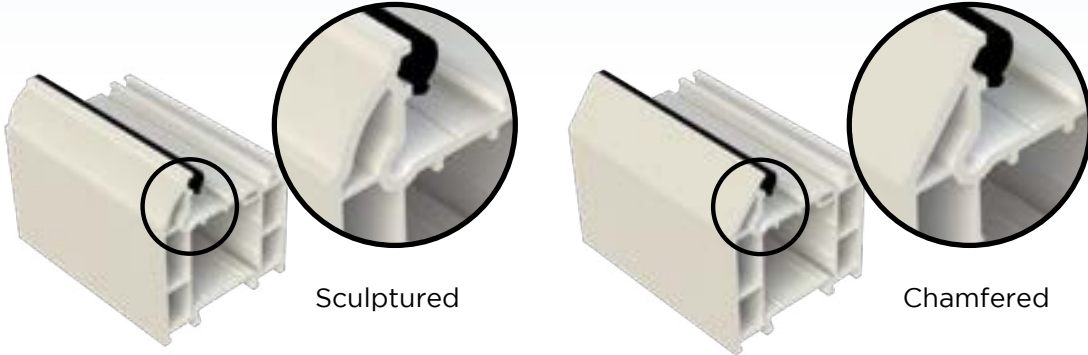

FRAME & THRESHOLD OPTIONS

Frame Options

Frame available in Linear Sculptured (Standard) or Chamfered.

(Foiled Frame Options are available to match the slab colour options apart from Duck Egg blue and Black 9011)