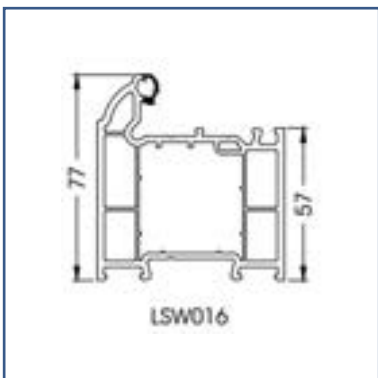

Stormguard AM570 (not Part M Compliant) - available in gold or silver (Open outwards doors)