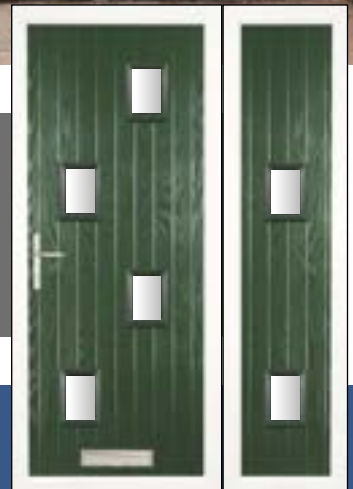

The Granby

This traditional tongue and groove door style is given an modern appeal by the use of the staggered glass apertures.

Its large range of glazing options and colours ensure you can be as creative as your imagination will allow.

Side panels...

Colours...

To see the full range of colours available please see page 9