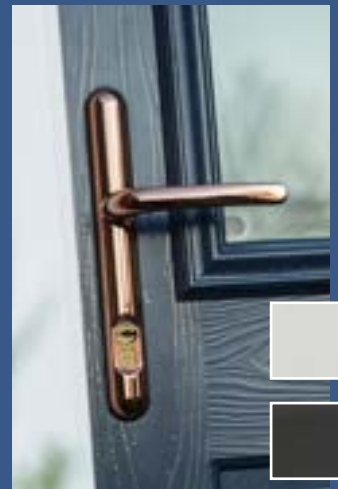

Heritage Lever/ Lever This traditional door handle can be suited with door knocker and letter plate if required.

Available in: Antique Black, Bright Gold, Bright Chrome & Graphite.