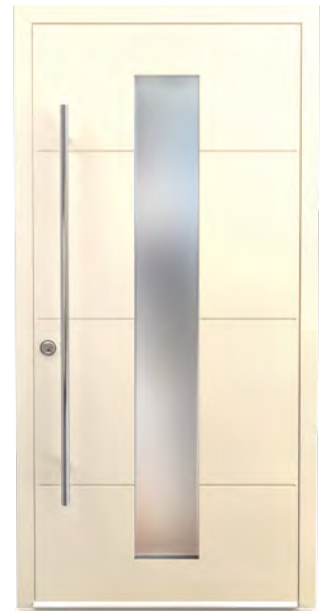

Colour: CWD002
Amersham
DM0001