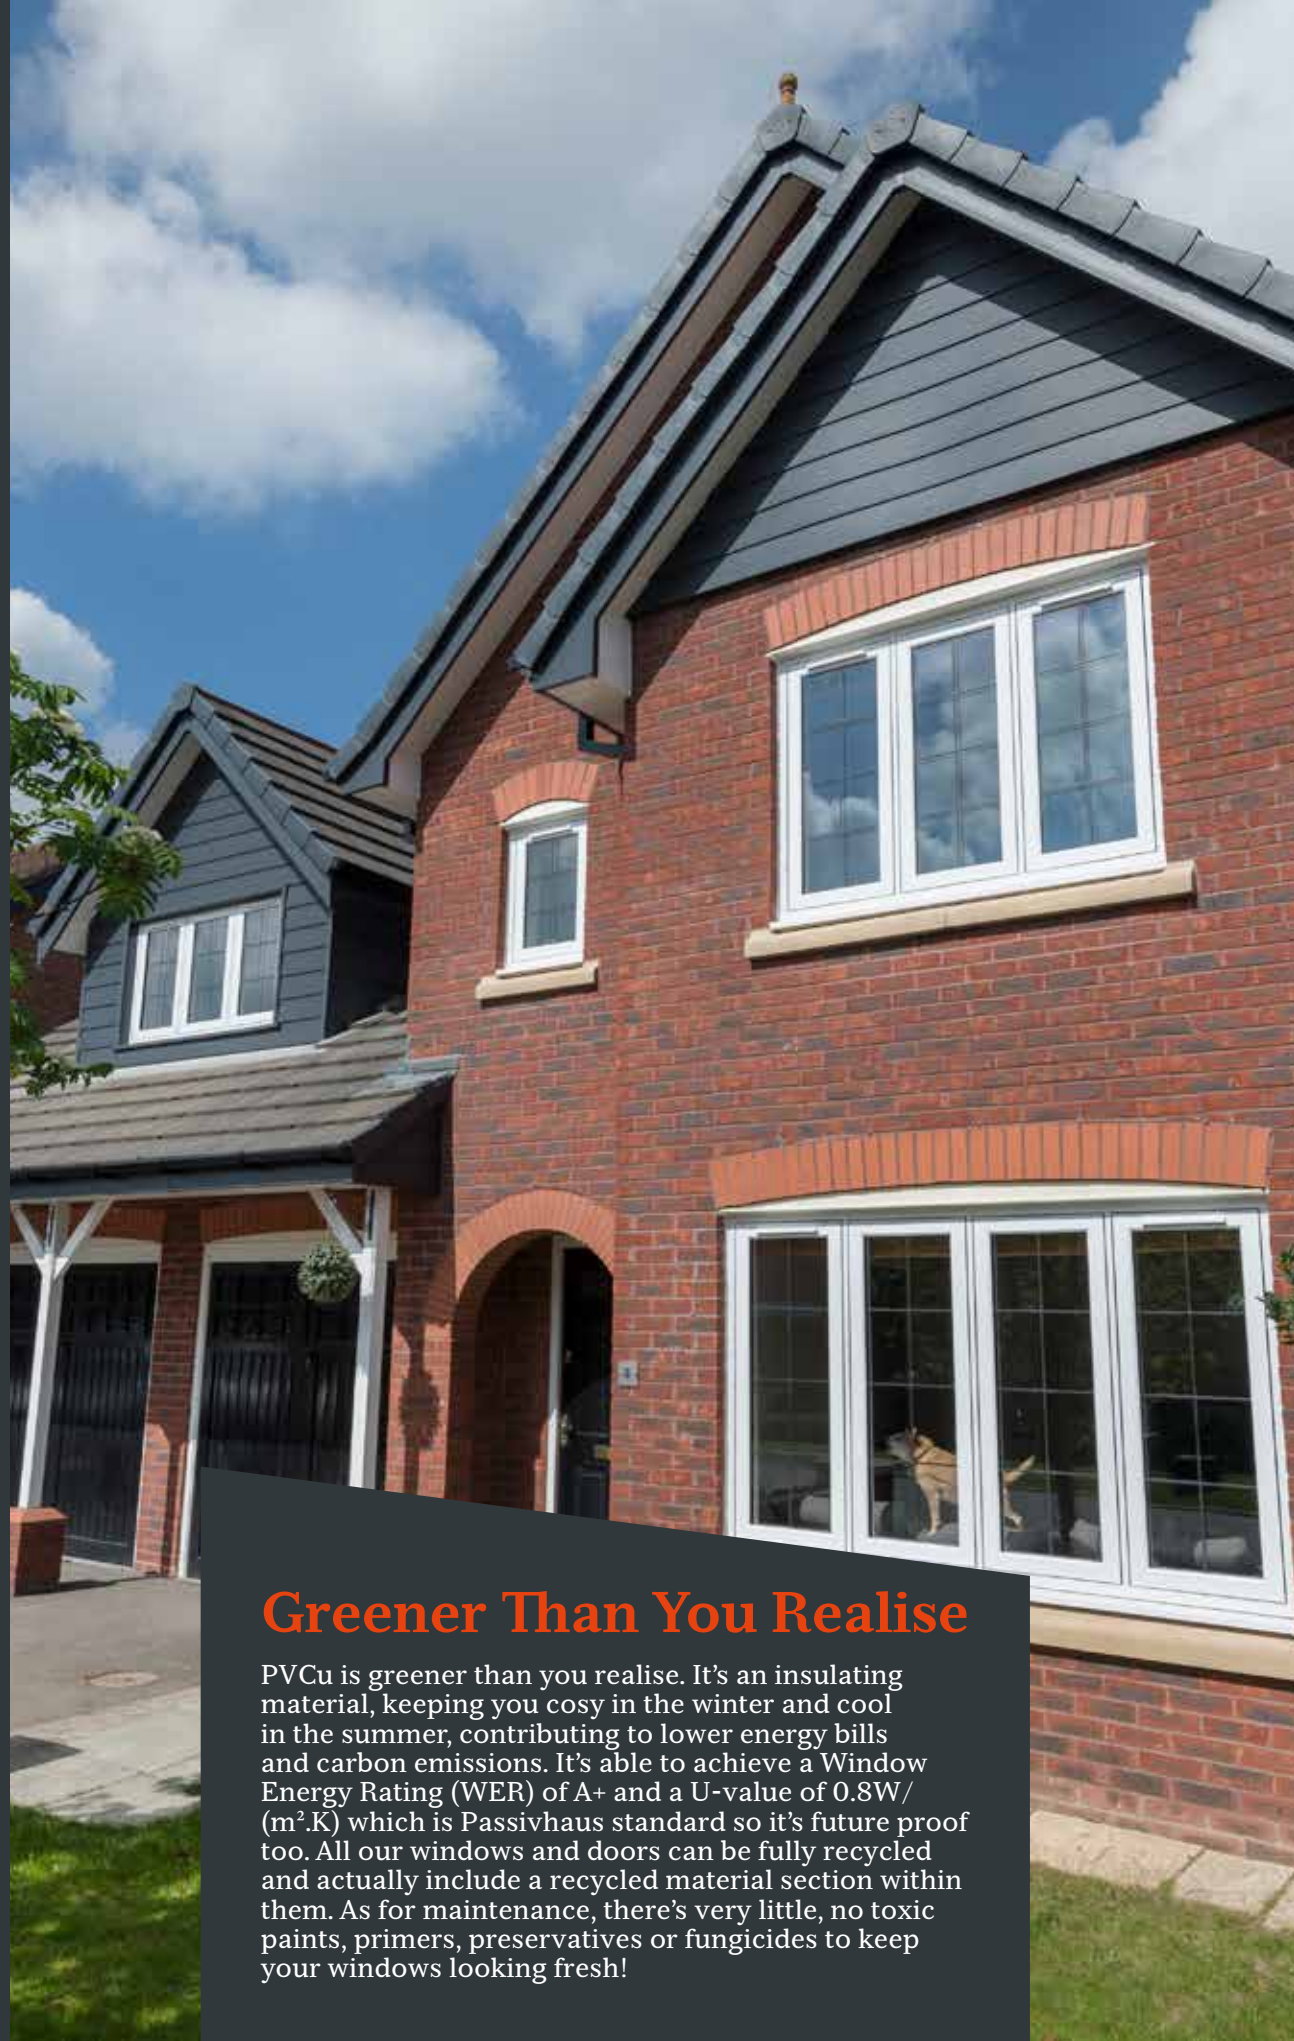

# RESIDENCE 7

## Complete Bays & Corner-posts

Contemporary and traditional bay windows and orangeries are easy to create using Residence 7. Choose from delightfully decorative or sleek square corner-posts. R7 has a complete range to suit multiple bay angles and designs. For further personalisation you can choose to add Georgian bar too. It is easy to create your perfect solution to complement your home.