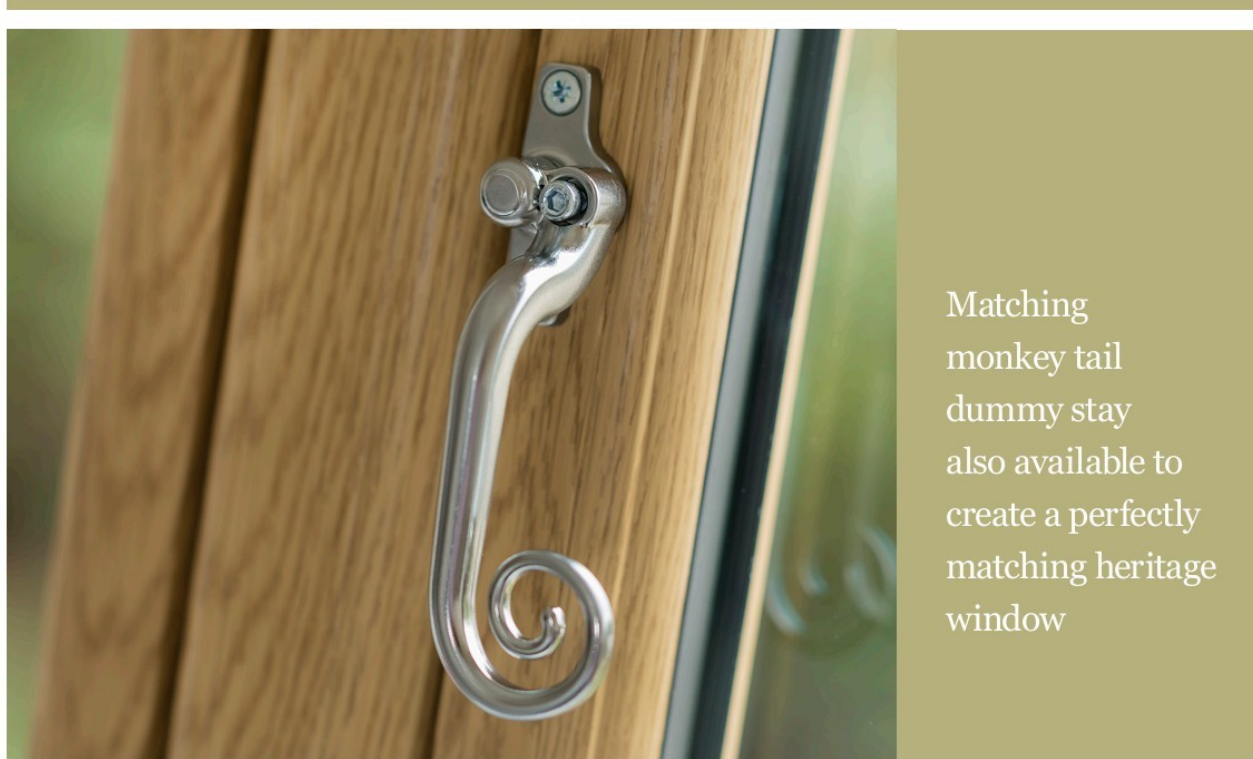

HERITAGE WINDOW COLLECTION

Monkey Tail Handle

Elegant design inspired by 19th century ironmongery, our monkey tail handle gives a classic finish to our Heritage Window Collection. Manufactured from die-cast zinc with a specially formulated finish, it is suitable for all our Heritage styles, most rooms and most interior schemes, you just need to choose the best colour option for you. As well as Antique Black, this hardware boasts Fab & Fix's unique and patented Hardex finish in chrome, graphite and gold.