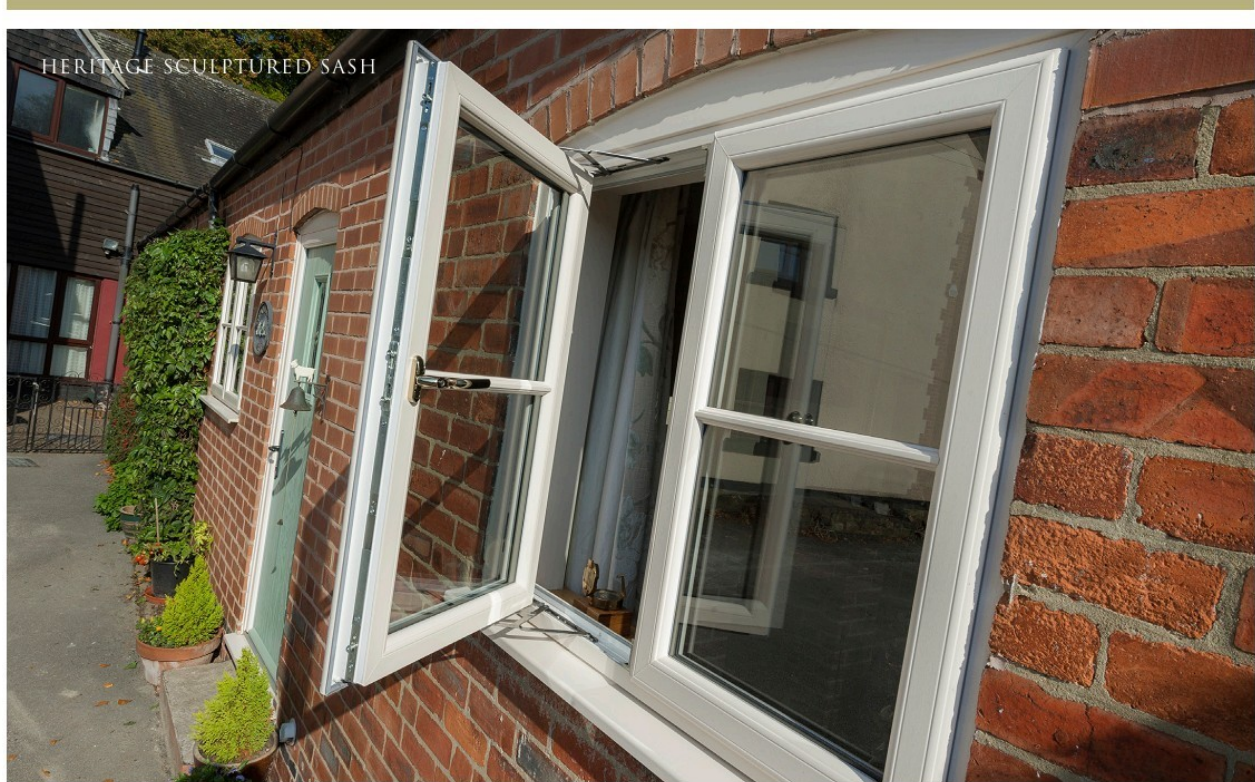

HERITAGE WINDOW COLLECTION