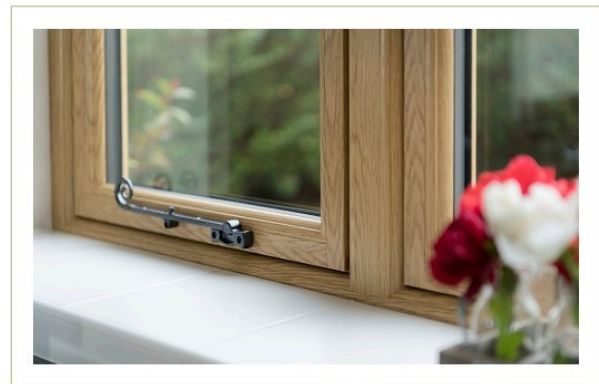

What makes our windows so **unique**?

PERFORMANCE

To keep out the wind and rain we use our patented high performance, multifunctional weatherseals. The airtight seal this creates helps to maintain your comfort inside your home.

The Flush Sash dual seal is exceptionally watertight, with the added benefit of concealing any hardware. Any water that has found its way inside is quickly evacuated due to the intelligently designed integral drainage gutter.

CONSERVATION

Our Heritage Flush and Sculptured Sash windows look great in any surrounding, from country cottages to modern townhouses. Their subtle charm and elegance will transform your home.

If you live in a Conservation Area, home improvements such as replacing your windows and doors will require planning consent as there are strict guidelines to ensure that architectural features are preserved.

We have designed the Heritage Window Collection with this in mind; replicating the appearance and style of traditional timber windows with features such as our authentic Wood Grain Finish, Monkey Tail Handles and Georgian Bar options. However, you should always obtain consent from a planning/conservation officer before proceeding with an installation.