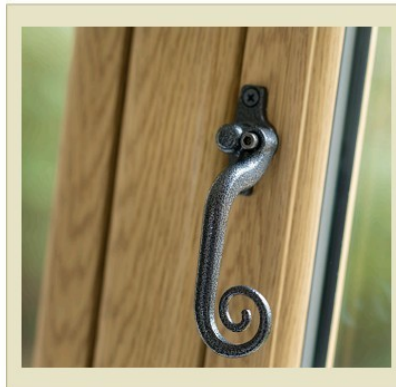

FLUSH SASH WINDOW

Designed to replicate the appearance of timber, Flush Sash windows are distinguished by sashes that close into the frame and finish flush with the face of the window. Flush Sash windows typically have frames that appear the same width, known as 'equal sightlines' this look is achieved using dummy sashes, something that undoubtedly improves the overall appearance of your property.