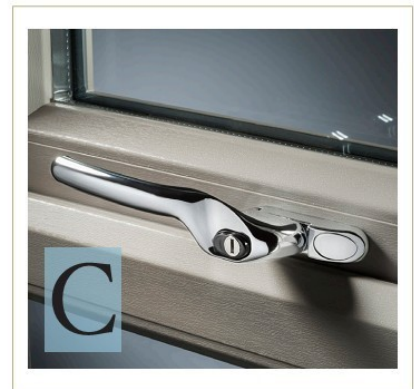

SCULPTURED & CHAMFERED SASH WINDOW

Sculptured and Chamfered Sash windows feature outward opening sashes which stand proud of the face of the window frame and are the more typical style used in homes you see today. For that period property look, both Sculptured and Chamfered Sash windows can also feature a dummy sash. This simple but effective upgrade to achieve 'equal sightlines' can really enhance the beauty of your home. See Page 42.