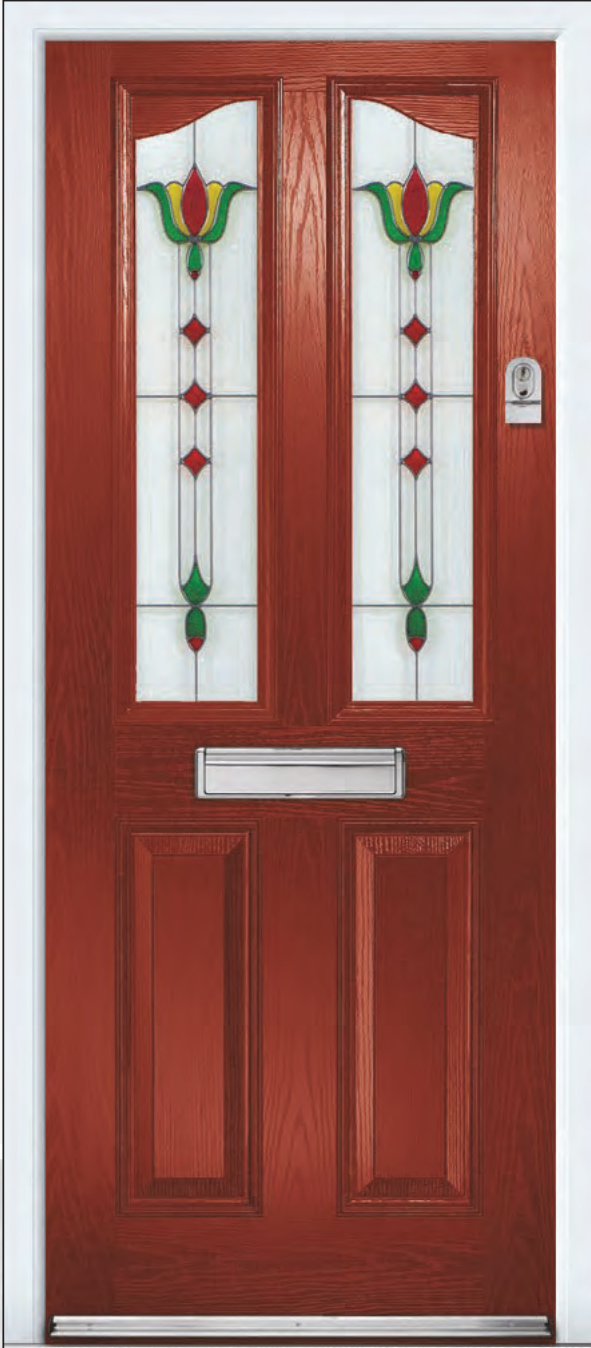

THE APRILLA & ARNAGE

B Indicates Backing Glass Options Available

D Double Glazed Design

T Triple Glazed Design

S Shown as sandblasted design

Whitton Victoria

B D S

Red Aprilla door with Whitton Victoria glass, chrome Heritage pull lock, letterplate and silver mill drip bar.

D B S