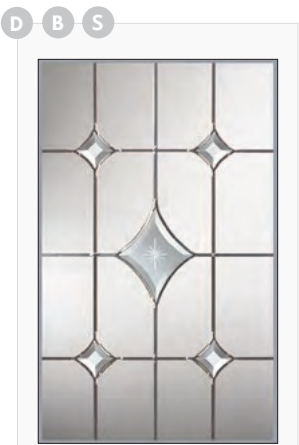

Celestine

Classic, clear bevel glass tile design