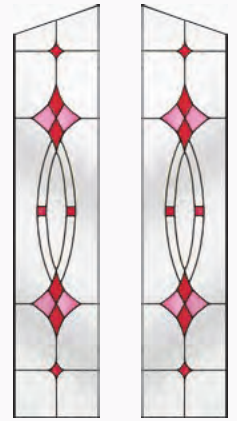

Laptev Red

Also available in Green, Blue & Black

T