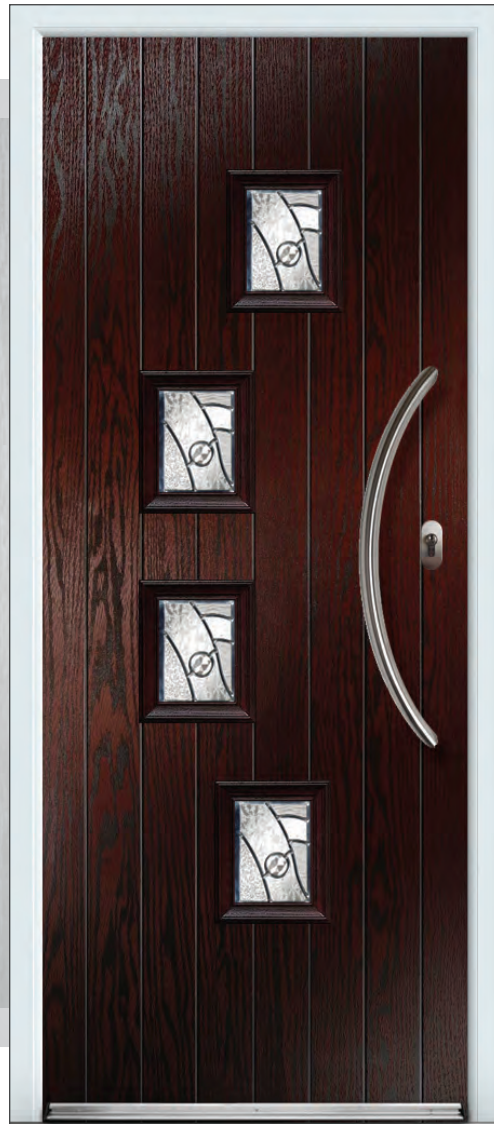

# DORETTI 4

**Please Note:**  
Depending on overall door sizes, the glazing cassette positions may alter so as to accommodate a letterplate if required.

Door featured is a Cottage Grooved Rosewood Doretti 4 with Abstract Glass, Silver Drip Bar and Stainless Steel Bow Handle.