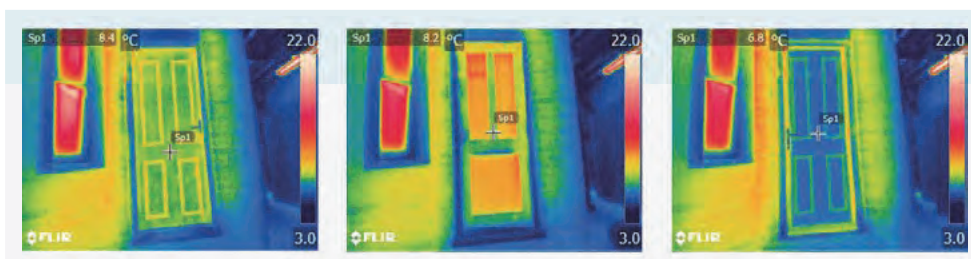

Low Maintenance

Everything about a Hallmark GRP composite door is designed to be easy to maintain, including our insulated glass units. Simply clean with warm, soapy water.

48mm Solid Timber Core Composite Door

44mm Timber Panelled Door

Hallmark 44mm Elite Composite Door