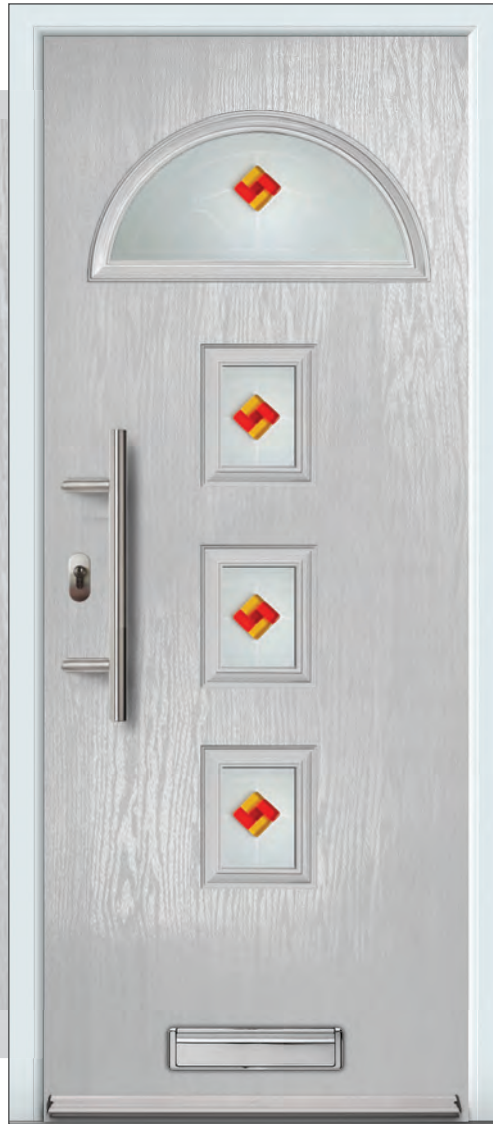

# BELIZE 4

Door featured is a Telegrey 4 (RAL 7047) Belize 4 with Sandblasted Perugia Glass with Yellow/Orange Bevels, Telegrey Drip Bar, 550 Off-Set Stainless Steel Bar Handle and matching Letterplate.