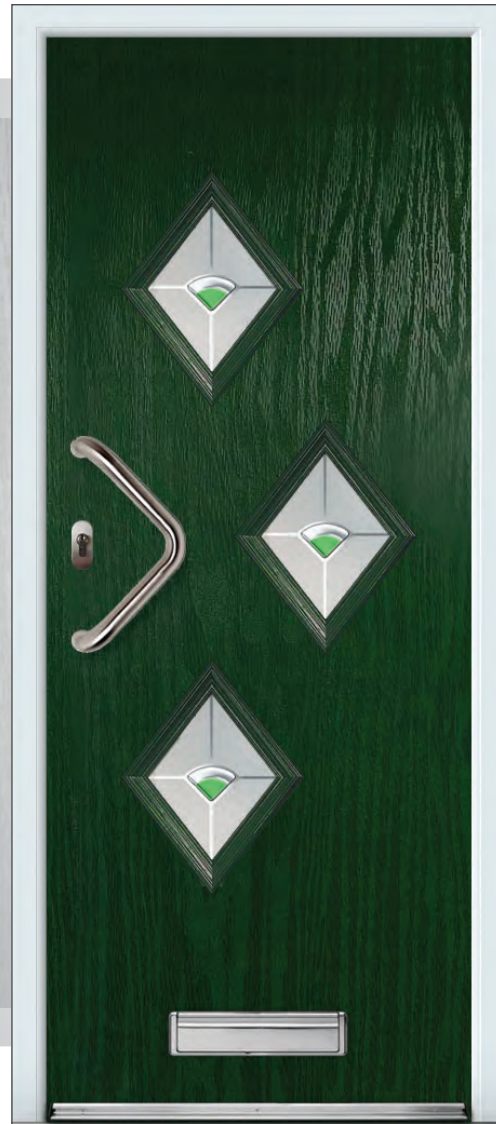

(B) (D)

Polar Tile Colour
Change Options

SONETT 3

Door featured is a Standard Green Sonett 3 with Green Polar Tile Glass,
Silver Drip Bar, Stainless Steel Vee Handle and chrome letterplate..