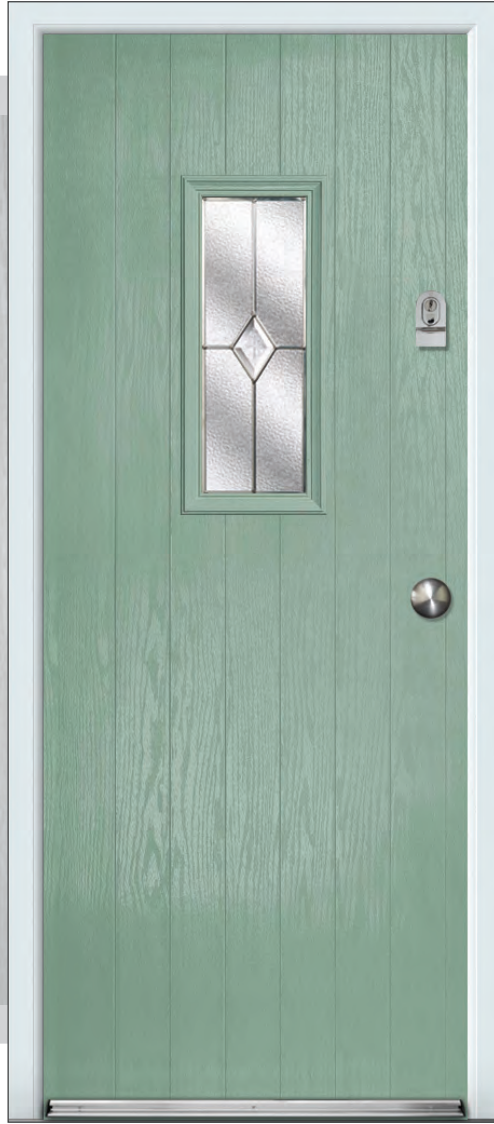

# CATALINA 1

Door featured is a Cottage Grooved Chartwell Catalina 1 with Classic Diamond Glass, Silver Drip Bar and Stainless Steel Knob Handle.

Jet **(D)**

Palopo **(D) (B)**

Black

Blue

Green

Palopo  
Colour  
Options