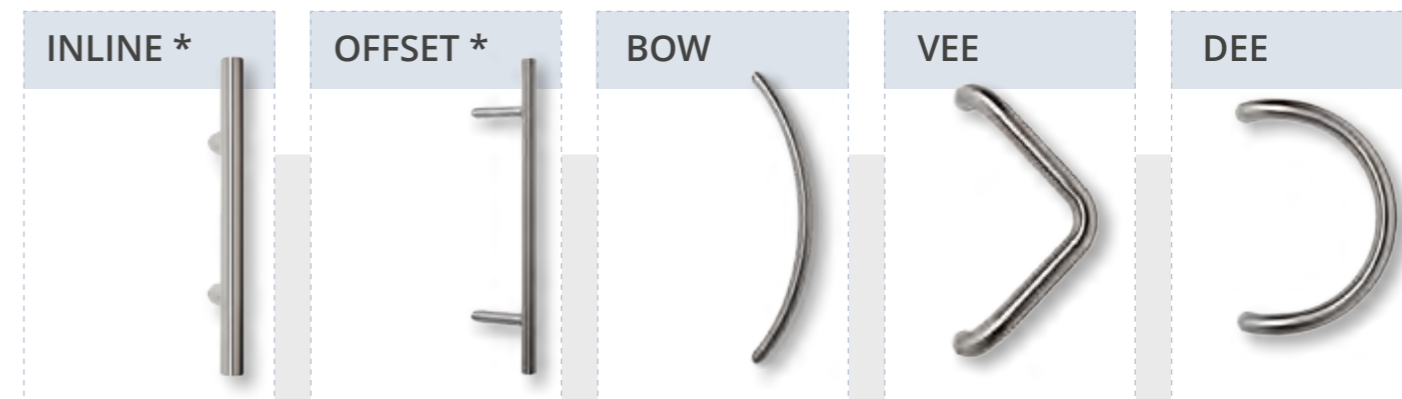

DESIGNED SECURE

KEYWIND LOCK

Hallmark's **Aluminium Collection** of doors are fitted with **WINKHAUS AV2** multi-point lock mechanisms as standard (a Winkhaus keywind lock option is also available if required).

Used with the stainless steel bar handles shown opposite, the keywind lock has the cylinder positioned at mid-door height. The lock is operated from the outside using the entry key with a keywind operation and from the inside with a keywind or thumb-turn operation.

DOOR PERFORMANCE

A general arrangement detailing the Smart Alitherm door outer profile and low threshold (below). Shash profile illustrations are available depending on opening requirements. Please ask for details.

DESIGN CONSCIOUS

Brushed Stainless Steel Bar Handles have been chosen to complete the look of the Hallmark Aluminium Collection creating a beautifully contemporary entrance door.

* Inline & off-set bar handles are available in 400mm, 600mm, 800mm, 1000mm, 1200mm, 1400mm and 1600mm heights. Bow Handle Size: 500mm (cc) Dee Handle Size: 300mm (cc) Vee Handle Size: 300mm (cc) cc = fixing centre/centre.