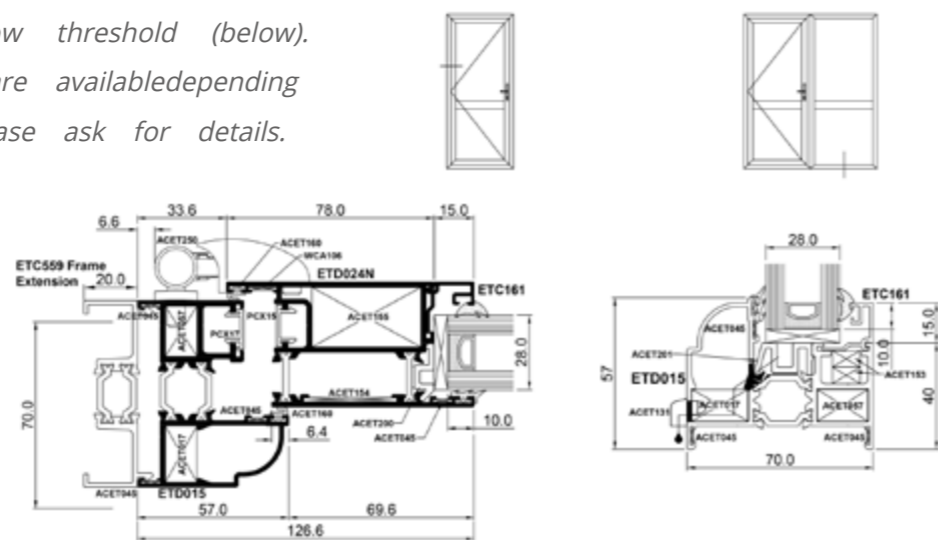

DOOR PERFORMANCE

A general arrangement detailing the Smart Alitherm door outer profile and low threshold (below). Shash profile illustrations are available depending on opening requirements. Please ask for details.