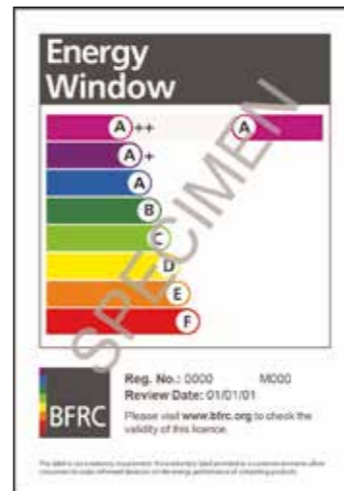

## Saving energy, money and the environment

With energy prices soaring, you need a window and door system that insulates your home, helping to reduce fuel bills and cut carbon emissions.

Most people are familiar with the rainbow 'energy label' on white goods such as fridges and washing machines. These also apply to windows and doors.

A window energy rating of A+ or above is considered to be the best in class for energy efficiency. This equates to A\* with the Thermal Rating Register or A+ with BFRC. So when choosing your windows, look for the energy rating label with A\*, A+ or A++.