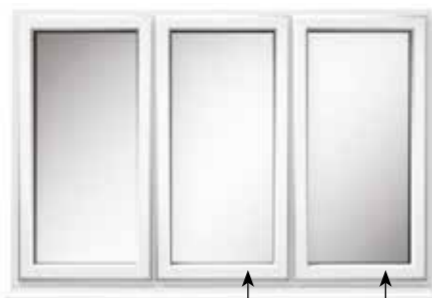

Were the original windows leaded perhaps, or did they have Georgian bars?

Square leaded

Diamond leaded

Internal Georgian Bars

External Georgian Bars

## Sightlines

Good window design extends to the symmetry of window sightlines.

Equal sightlines add balance and harmony – a subtle touch which adds value to any home.

Equal Sightlines

Unequal Sightlines