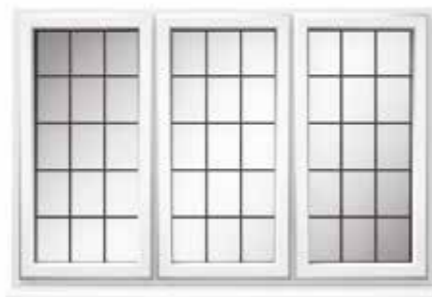

Square leaded